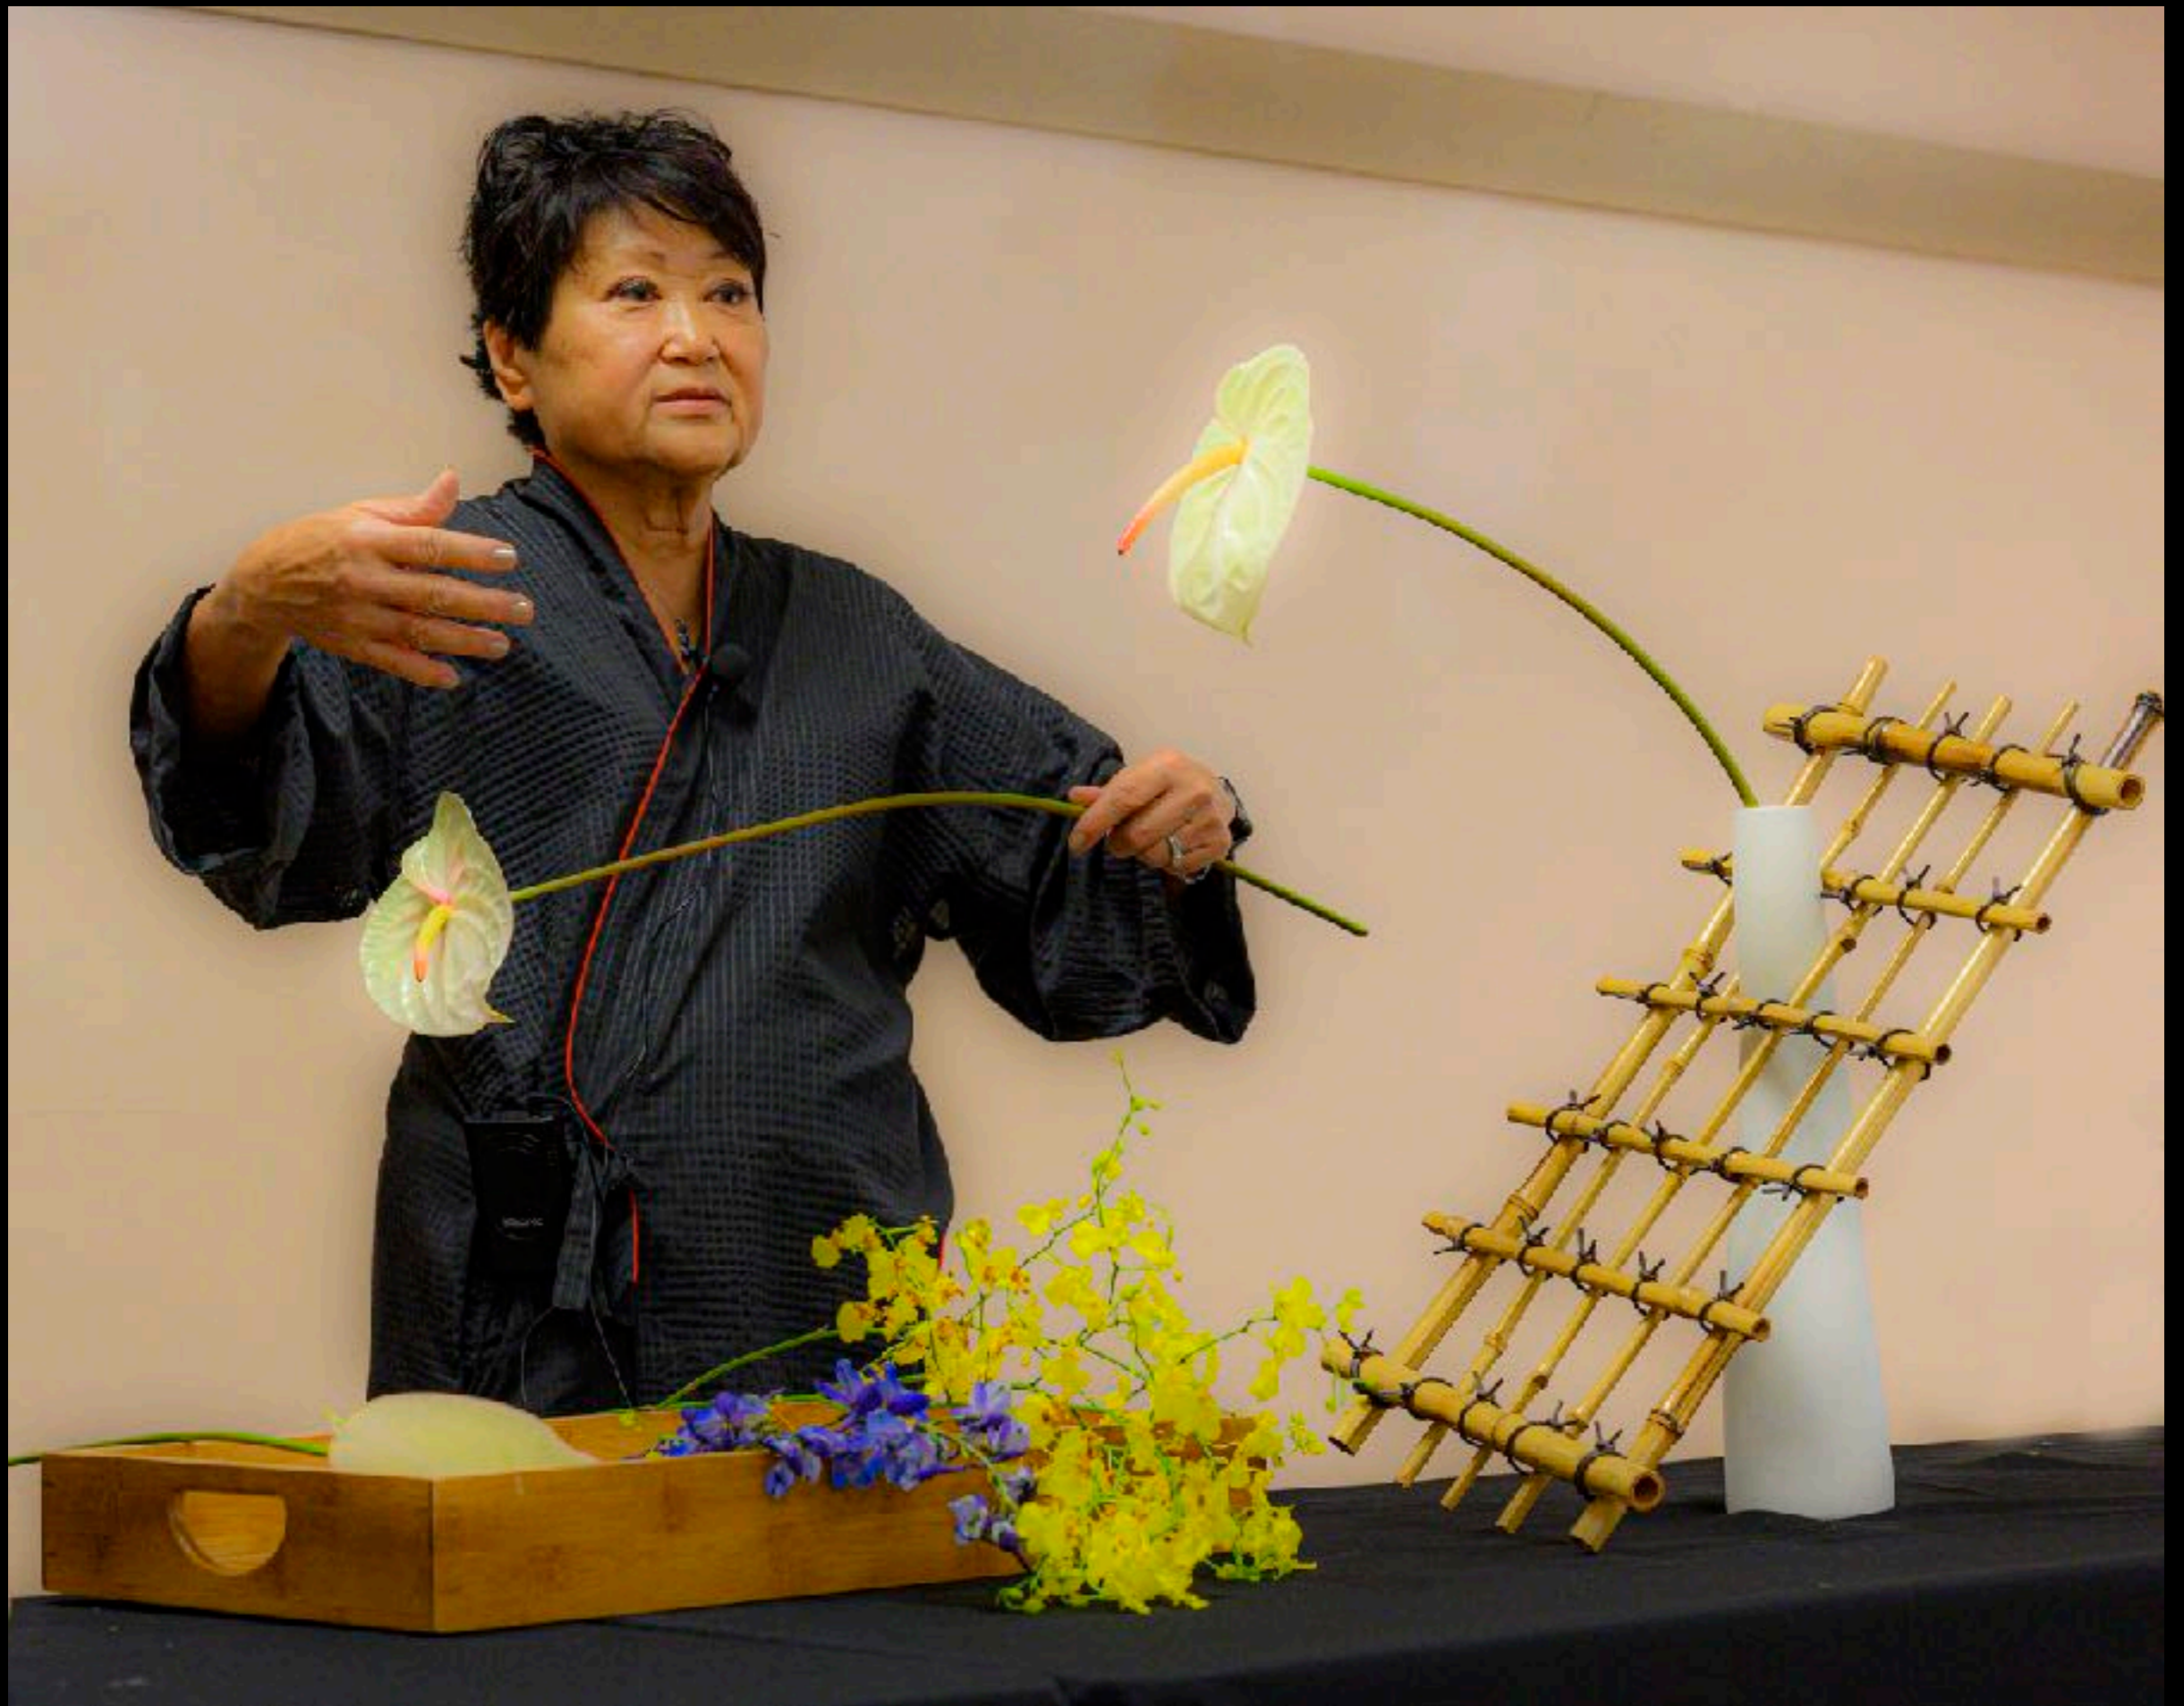

## **Demonstration**

**Jeanne Houlton**

**Ikebana International - St. Petersburg Chapter #65**

**Annual Exhibition - Treasure Island, Florida**

**Sunday, March 15, 2020**

**All demonstration arrangements were made of bamboo material.**

***Take*** means bamboo in Japanese, and Jeanne's family name is ***Uyetake***, which means *bamboo planter*.

The round basket woven with bamboo is a *Kaun*, which means *flower cloud*.

This arrangement was done for [Kathy LaDuke](#), exhibition co-chair, in honor of her birthday.

*Hana Ajiro* is an arrangement made using Japanese fencing material called *ajiro*.

Jeanne Houlton  
Ichiyo

Demonstration photographs by  
Dale Leifeste  
[fotodale33@gmail.com](mailto:fotodale33@gmail.com)