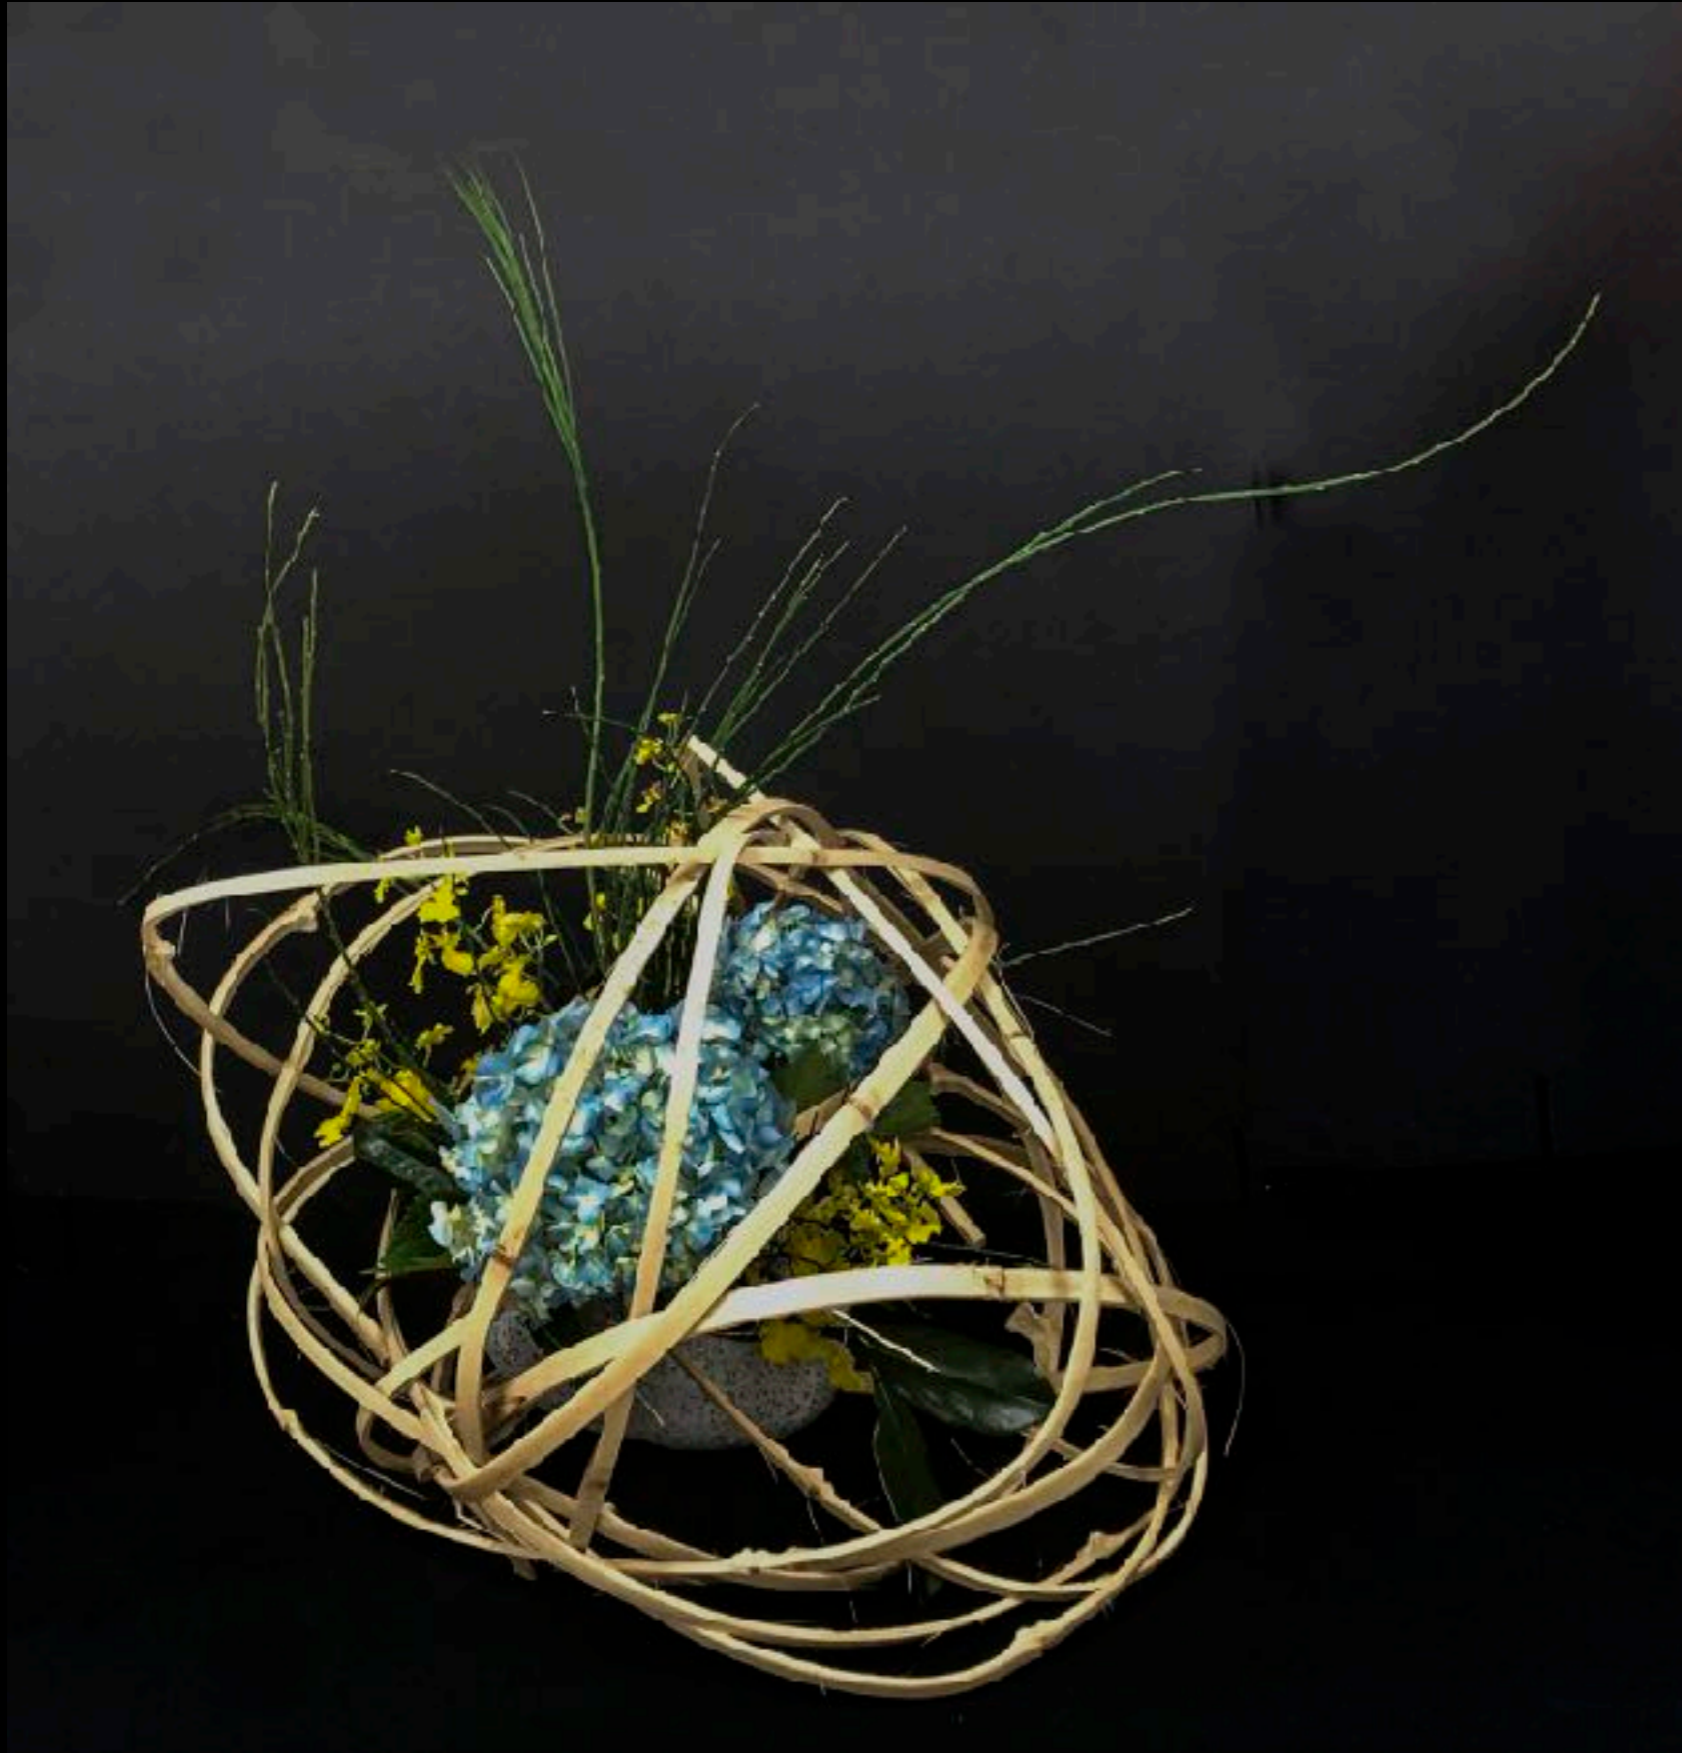

## **Demonstration**

**Jeanne Houlton**

**Ikebana International - St. Petersburg Chapter #65**

**Annual Exhibition - Treasure Island, Florida**

**Sunday, March 15, 2020**

**All demonstration arrangements were made of bamboo material.**

***Take*** means bamboo in Japanese, and Jeanne's family name is ***Uyetake***, which means *bamboo planter*.

The round basket woven with bamboo is a *Kaun*, which means *flower cloud*.

This arrangement was done for [Kathy LaDuke](#), exhibition co-chair, in honor of her birthday.

*Hana Ajiro* is an arrangement made using Japanese fencing material called *ajiro*.

Jeanne Houlton  
Ichiyo

Demonstration photographs by  
Dale Leifeste  
[fotodale33@gmail.com](mailto:fotodale33@gmail.com)